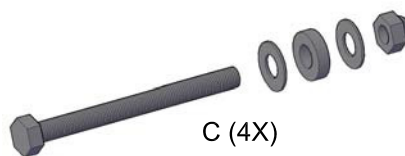

URBAN BENCH

ASSEMBLY INSTRUCTION

Saveri™

PART LIST

A (1X)

B (1X)

C (4X)

ASSEMBLY